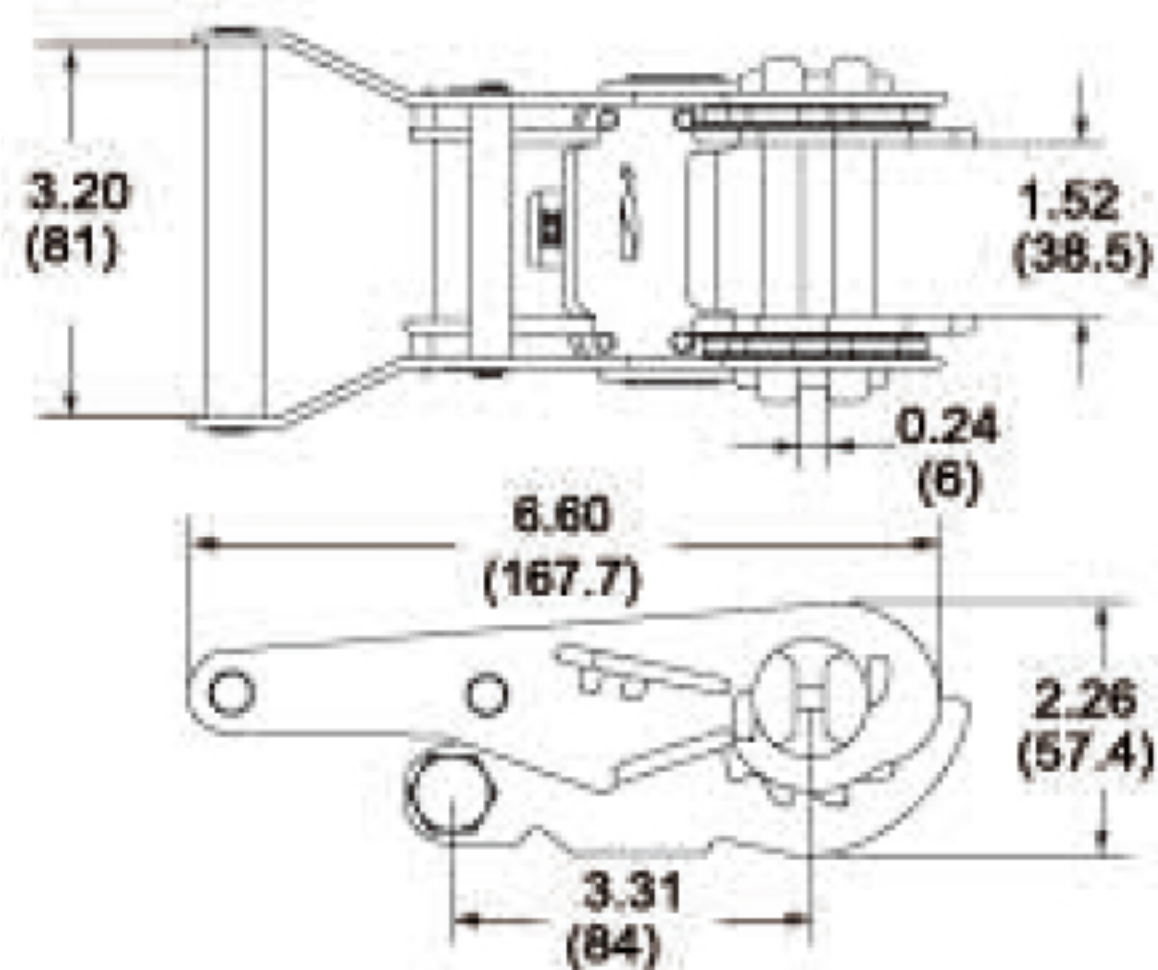

TECHNICAL DRAWING

Tower Industry
YOUR MANUFACTURING BASE IN CHINA

Sales@tower-machinery.com
www.tower-machinery.com

TWRB2309
Ratchet Buckle

DESCRIPTION: 1-1/2" Wide
w/Alu Handle
BS: 3000kgs/6600lbs