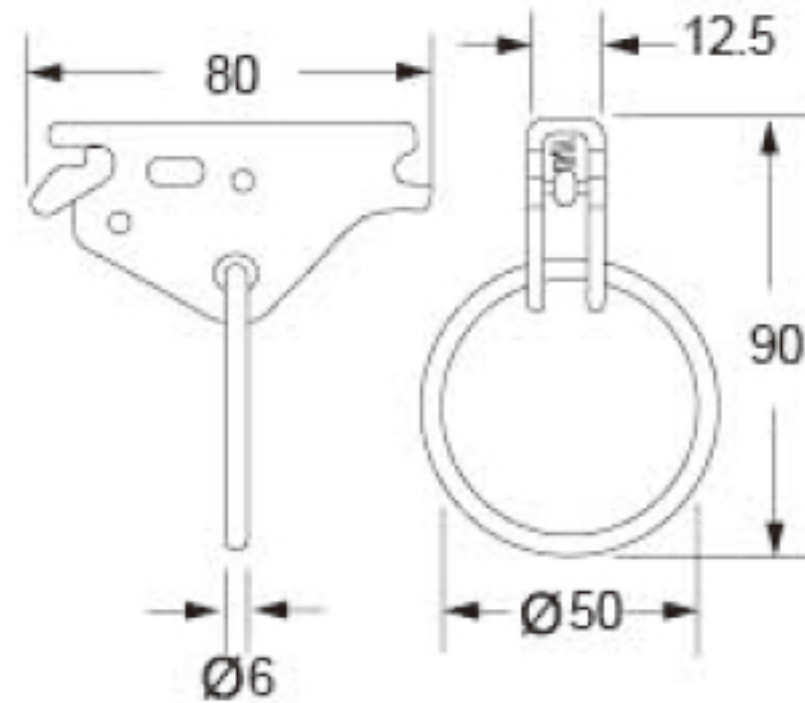

TECHNICAL DRAWING

Tower Industry
YOUR MANUFACTURING BASE IN CHINA

Sales@tower-machinery.com
www.tower-machinery.com

TWEH08
E Tracking Fitting

SIZE:2"
BS: 1864KG/4100LBS