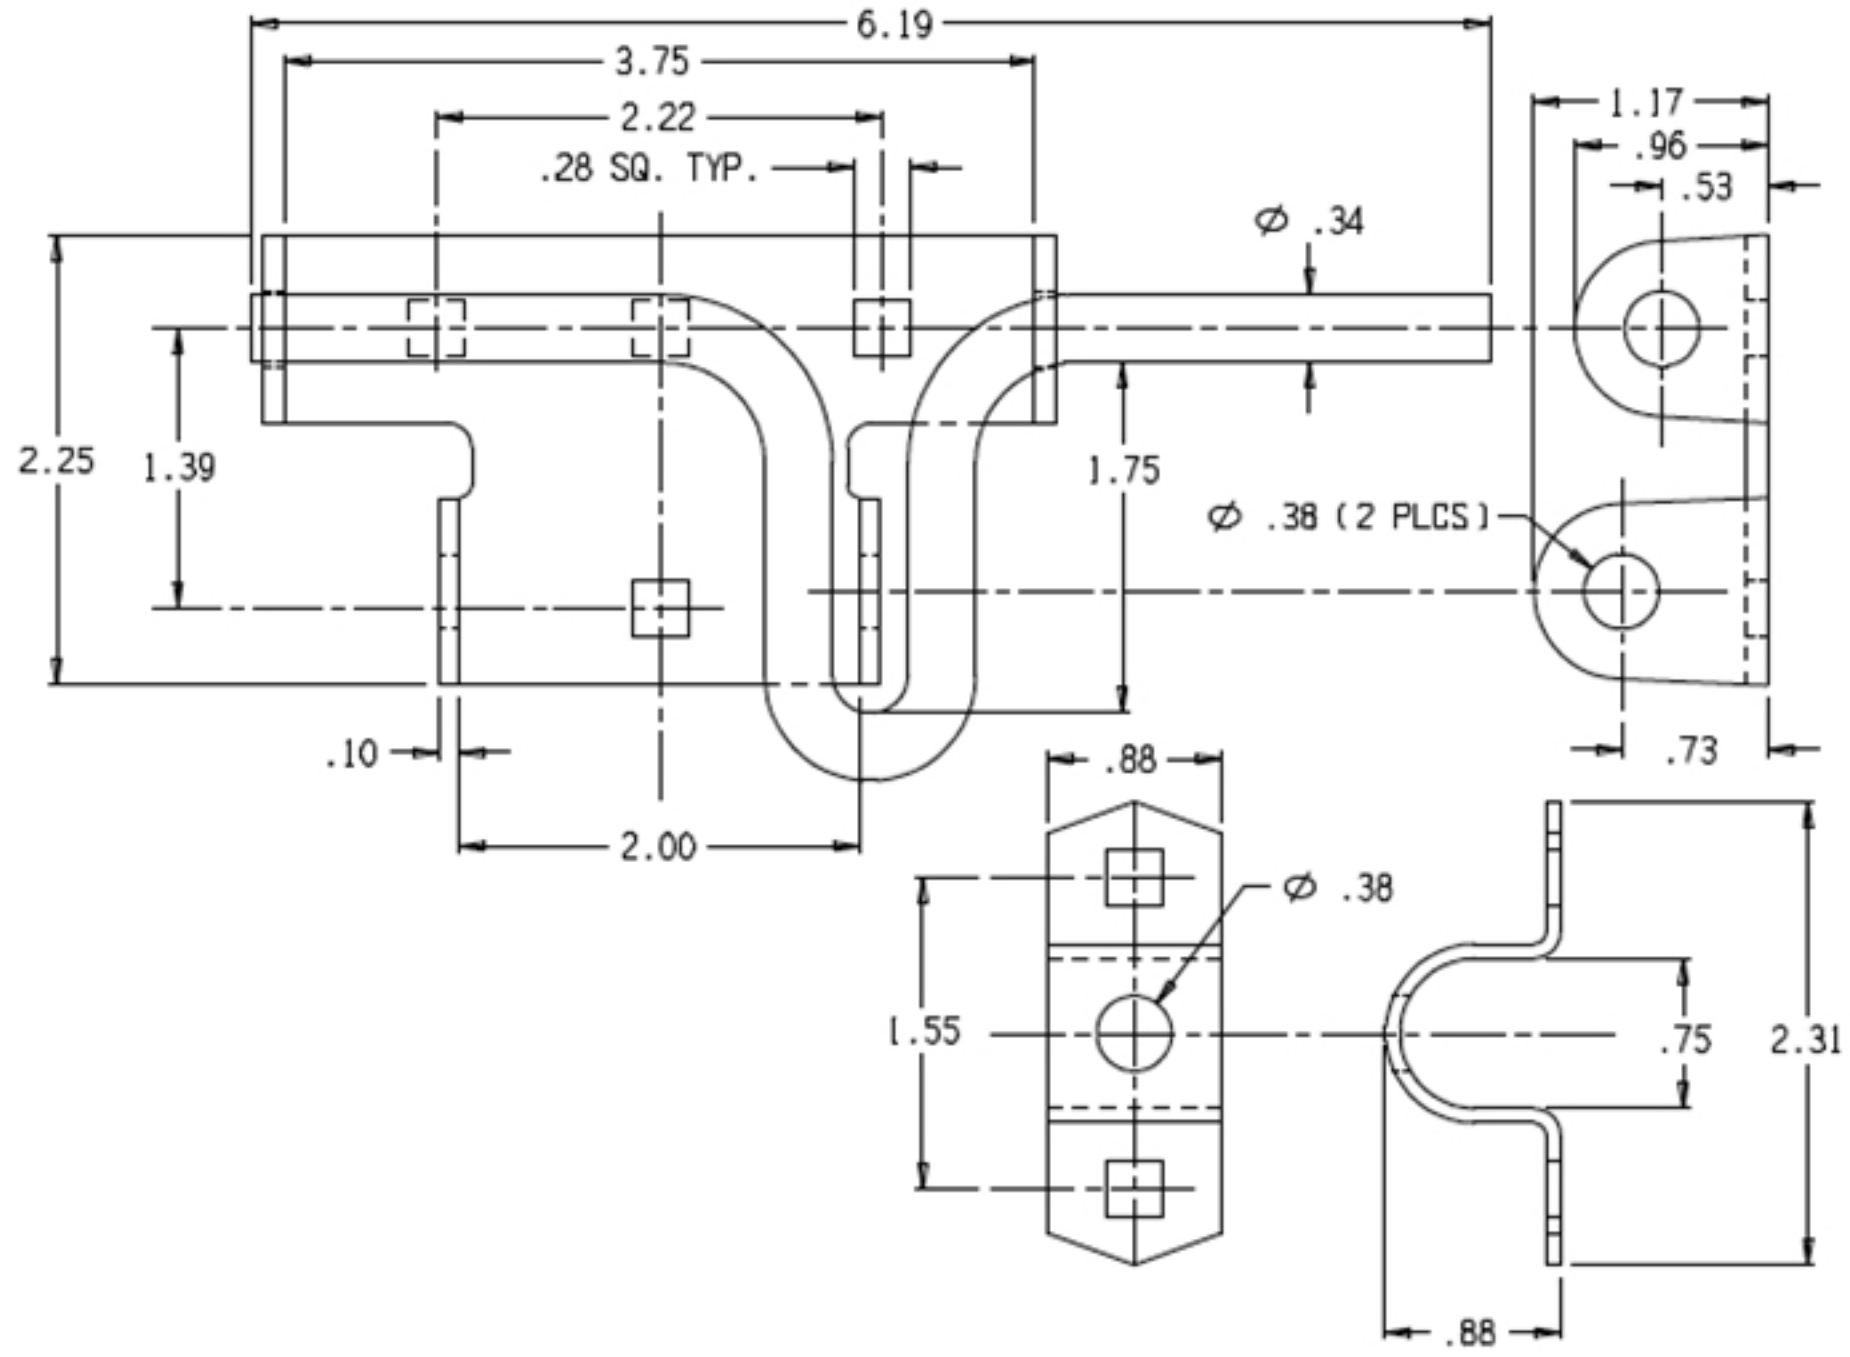

TECHNICAL DRAWING

Tower Industry
YOUR MANUFACTURING BASE IN CHINA

Sales@tower-machinery.com
www.tower-machinery.com

TWSL03

Weldable Slide Bolt Latch

DIMENSIONS:

MATERIAL: Steel

FINISH: Power coated